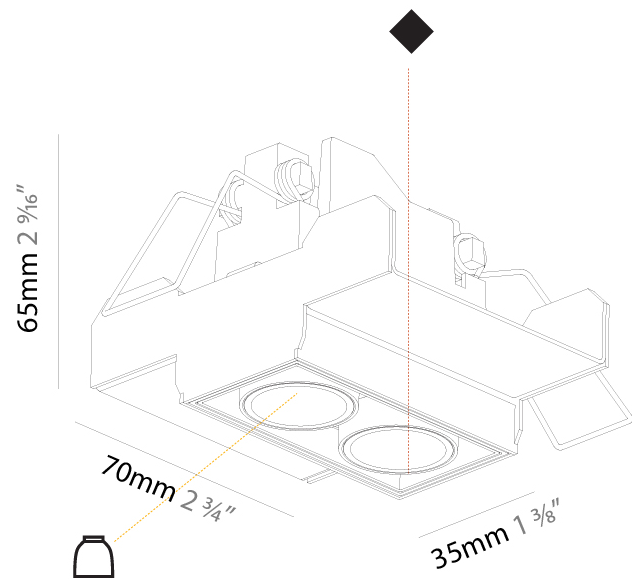

PHYSICAL

Shape: Rectangle
Length (mm): 70
Length (in): 2 ¾
Width (mm): 35
Width (in): 1 ⅜
Height (mm): 65
Height (in): 2 ⅞
Ceiling Thickness (mm): 12.5
Ceiling Thickness (in): 1/2
Min. Recessing Depth (mm): 100
Min. Recessing Depth (in): 3 ⅝
Light Distribution: Direct
Weight (kg): 0.246
Weight (lbs): 0.54
Fixture Finish: SSR / BKV / CWI / CRY / HAB / LAG / UFT / ITA / RUA / RUR / MIC / FTG / MYG / TWT / LOD / PUS / FRO / FUP / KIA / POP / BLS / SPG / MEY / GOH / GUM / CHC / COM / ABZ / JAG / OBR / MOS / ROR

Holder Finish: WHI / BLK
Fixture Material: Aluminum Die Cast
Cut-out Measurements: 82mm / 3 1/4" x 42mm / 1 5/8"
Upon Request: Unique Ceiling Thickness

ELECTRICAL

Lamp Type: LED (Zhaga Standard)
Input Wattage (W): 7.7
Total Output Wattage (W): 6.6
Dimming: Tri-Mode (Non-Dimming and Phase Dimming (120Vac only) and 0-10V Dimming)
Driver Included: No
Driver Location: Remote
Driver Type: Constant Current - Universal
Driver Class: Class 2
Input Voltage (V): 120 - 277
Constant Current (MA): 1050

LED

Number of LEDs: 2
Color Temperature (°K): 2700 / 3000 / 3500 / 4000
Max. Delivered Lumen (lm): 319 / 348 / 356 / 363
Nominal Lumen (lm): 440 / 480 / 490 / 500
CRI: >90 CRI
Lamp Life (hrs): 50000
Upon Request: Special Color Temperature

OPTICAL

Reflector: 8 / 18 / 34
Upon Request: Special Beam Angles

RATINGS AND CERTIFICATIONS

Certified By: CSA Certified to UL and CSA Standards
Zaneen Lighting Inc. © 2024. 11800 Steeles Ave. E. Unit 247-9389, www.zaneen.com