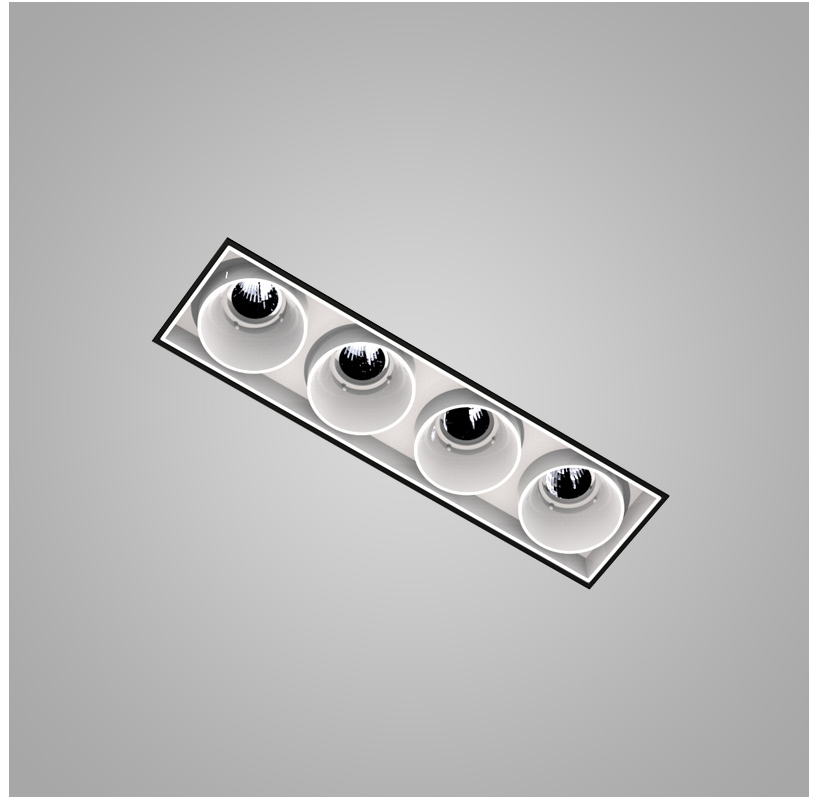

GENERAL

Series: Magiq
Subseries: Magiq 4 Cell
Brand: Prolight
Division: Architectural
Mounting Type: Trimless
Mounting Location: Ceiling
Subcategory: Downlight

PHYSICAL

Shape: Rectangle
Length (mm): 135
Length (in): 5 5/16
Width (mm): 35
Width (in): 1 3/8
Height (mm): 65
Height (in): 2 9/16
Ceiling Thickness (mm): 12.5
Ceiling Thickness (in): 1/2
Min. Recessing Depth (mm): 100
Min. Recessing Depth (in): 3 15/16
Light Distribution: Downlight
Weight (kg): 0.403
Weight (lbs): 0.89
Fixture Finish: BLK / WHI
Fixture Material: Aluminum Die Cast
Cut-out Measurements: 142mm / 5 9/16" x 42mm / 1 5/8"
Upon Request: Unique Ceiling Thickness

ELECTRICAL

Lamp Type: LED (Zhaga Standard)
Input Wattage (W): 14.3
Total Output Wattage (W): 13.3
Dimming: Tri-Mode (Non-Dimming and Phase Dimming (120Vac only) and 0-10V Dimming)
Driver Included: No
Driver Location: Recessed Housing
Driver Type: Constant Current - Universal
Driver Class: Class 2
Housing: See components
Input Voltage (V): 120 - 277
Constant Current (MA): 1050

LED

Number of LEDs: 4
Color Temperature (°K): 2700 / 3000 / 3500 / 4000
Max. Delivered Lumen (lm): 750 / 850 / 862 / 880
CRI: >90 CRI
Lamp Life (hrs): 50000
Upon Request: Special Color Temperature

OPTICAL

Reflector: 8 / 18 / 34
Upon Request: Special Beam Angles

RATINGS AND CERTIFICATIONS

Certified By: CSA Certified to UL and CSA Standards
IP rating: IP20