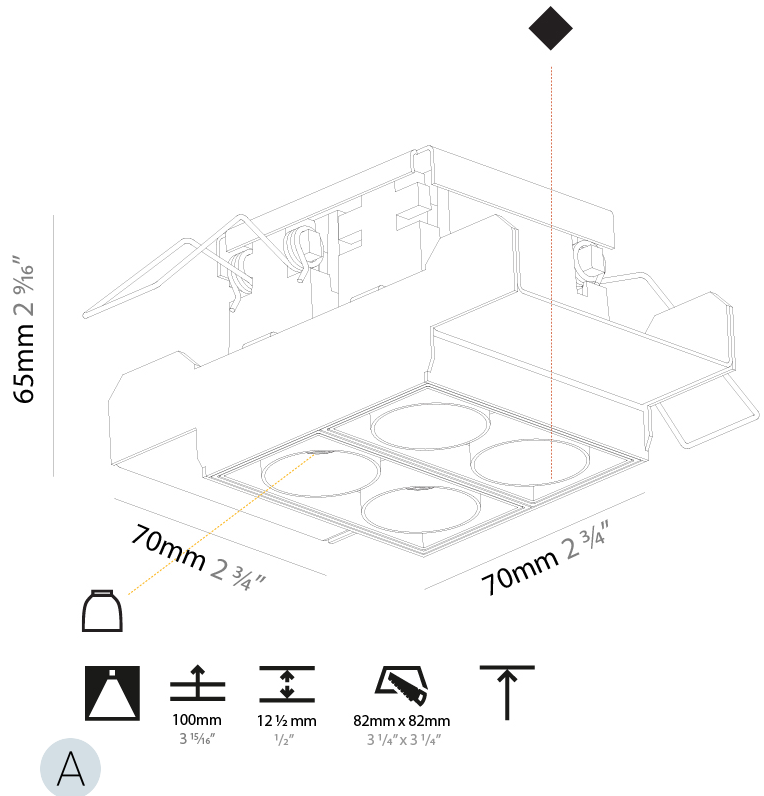

PHYSICAL

Shape: Rectangle
Length (mm): 70
Length (in): 2 ¾
Width (mm): 70
Width (in): 2 ¾
Height (mm): 65
Height (in): 2 9/16
Ceiling Thickness (mm): 12.5
Ceiling Thickness (in): 1/2
Min. Recessing Depth (mm): 100
Min. Recessing Depth (in): 3 15/16
Light Distribution: Downlight
Weight (kg): 0.437
Weight (lbs): 0.96
Fixture Finish: SSR / BKV / CWI / CRY / HAB / LAG / UFT / ITA / RUA / RUR / MIC / FTG / MYG / TWT / LOD / PUS / FRO / FUP / KIA / POP / BLS / SPG / MEY / GOH / GUM / CHC / COM / ABZ / JAG / OBR / MOS / ROR
Fixture Material: Aluminum Die Cast
Cut-out Measurements: 82mm / 3 1/4" x 42mm / 1 5/8"
Upon Request: Unique Ceiling Thickness

ELECTRICAL

Lamp Type: LED (Zhaga Standard)
Input Wattage (W): 18
Total Output Wattage (W): 16.4
Dimming: Tri-Mode (Non-Dimming and Phase Dimming (120Vac only) and 0-10V Dimming)
Driver Included: No
Driver Location: Recessed Housing
Driver Type: Constant Current - Universal
Driver Class: Class 2
Housing: See components
Input Voltage (V): 120 - 277
Constant Current (MA): 1050

LED

Number of LEDs: 4
Color Temperature (°K): 2700 / 3000 / 3500 / 4000
Max. Delivered Lumen (lm): Max. 887
CRI: >90 CRI
Lamp Life (hrs): 50000
Upon Request: Special Color Temperature

OPTICAL

Reflector°: 8 / 18 / 34
Upon Request: Special Beam Angles

RATINGS AND CERTIFICATIONS

Certified By: CSA Certified to UL and CSA Standards

IP rating: IP20
Zaneen Corporation © 2024, T 1800-388-3382, F 416-247-9319, www.zaneen.com