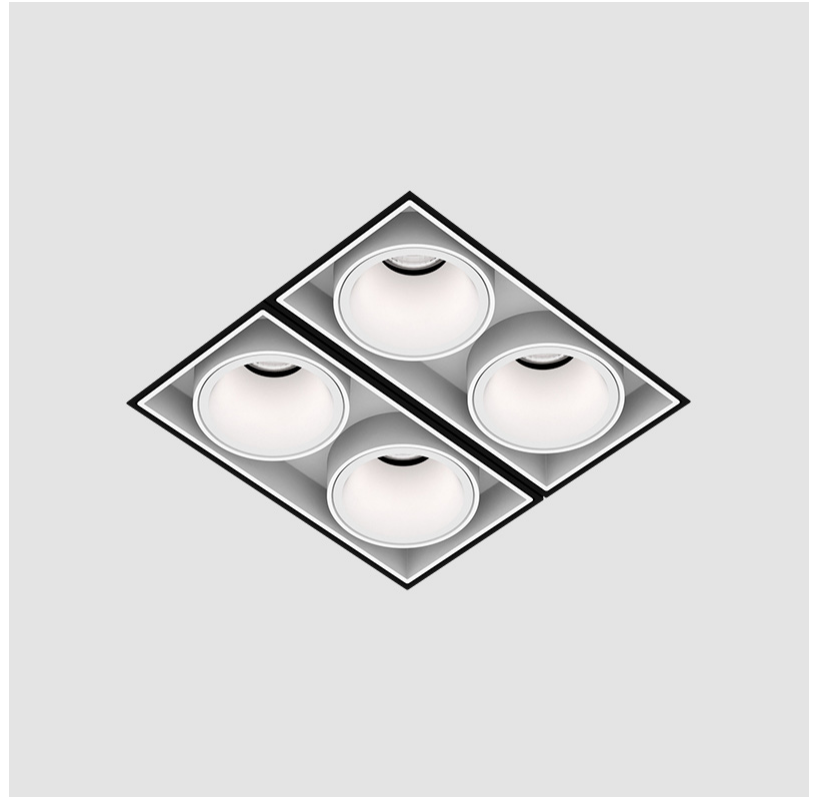

PHYSICAL

Shape: Rectangle
Length (mm): 70
Length (in): 2 ¾
Width (mm): 70
Width (in): 2 ¾
Height (mm): 65
Height (in): 2 9/16
Ceiling Thickness (mm): 12.5
Ceiling Thickness (in): 1/2
Min. Recessing Depth (mm): 100
Min. Recessing Depth (in): 3 15/16
Light Distribution: Downlight
Weight (kg): 0.437
Weight (lbs): 0.96
Fixture Finish: SSR / BKV / CWI / CRY / HAB / LAG / UFT / ITA / RUA / RUR / MIC / FTG / MYG / TWT / LOD / PUS / FRO / FUP / KIA / POP / BLS / SPG / MEY / GOH / GUM / CHC / COM / ABZ / JAG / OBR / MOS / ROR
Fixture Material: Aluminum Die Cast
Cut-out Measurements: 82mm / 3 1/4" x 42mm / 1 5/8"
Upon Request: Unique Ceiling Thickness

ELECTRICAL

Lamp Type: LED (Zhaga Standard)
Input Wattage (W): 18
Total Output Wattage (W): 16.4
Dimming: Tri-Mode (Non-Dimming and Phase Dimming (120Vac only) and 0-10V Dimming)
Driver Included: No
Driver Location: Recessed Housing
Driver Type: Constant Current - Universal
Driver Class: Class 2
Housing: See components
Input Voltage (V): 120 - 277
Constant Current (MA): 1050

LED

Number of LEDs: 4
Color Temperature (°K): 2700 / 3000 / 3500 / 4000
Max. Delivered Lumen (lm): Max. 887
CRI: >90 CRI
Lamp Life (hrs): 50000
Upon Request: Special Color Temperature

OPTICAL

Reflector°: 8 / 18 / 34
Upon Request: Special Beam Angles

RATINGS AND CERTIFICATIONS

Certified By: CSA Certified to UL and CSA Standards

IP rating: IP20
Zaneen Corporation © 2024, T 1800-388-3382, F 416-247-9319, www.zaneen.com