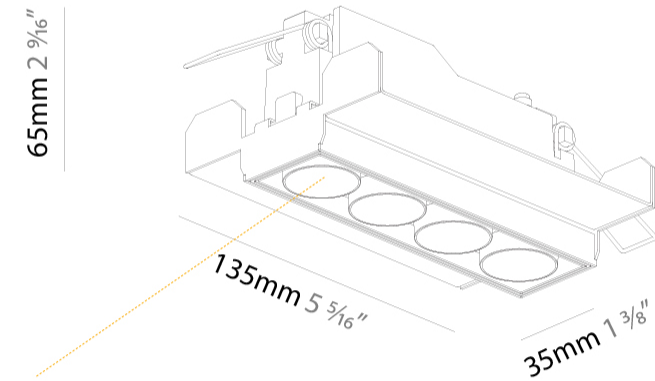

GENERAL

Series: Magiq
Subseries: Magiq 4 Cell
Brand: Prolight
Division: Architectural
Mounting Type: Trimless
Mounting Location: Ceiling
Subcategory: Downlight

PHYSICAL

Shape: Rectangle
Length (mm): 135
Length (in): 5 5/16
Width (mm): 35
Width (in): 1 3/8
Height (mm): 65
Height (in): 2 9/16
Ceiling Thickness (mm): 12.5
Ceiling Thickness (in): 1/2
Min. Recessing Depth (mm): 100
Min. Recessing Depth (in): 3 15/16
Light Distribution: Downlight
Weight (kg): 0.403
Weight (lbs): 0.89
Fixture Finish: BLK / WHI
Fixture Material: Aluminum Die Cast
Cut-out Measurements: 142mm / 5 9/16" x 42mm / 1 5/8"
Upon Request: Unique Ceiling Thickness

ELECTRICAL

Lamp Type: LED (Zhaga Standard)
Input Wattage (W): 14.3
Total Output Wattage (W): 13.3
Dimming: Tri-Mode (Non-Dimming and Phase Dimming (120Vac only) and 0-10V Dimming)
Driver Included: No
Driver Location: Recessed Housing
Driver Type: Constant Current - Universal
Driver Class: Class 2
Housing: See components
Input Voltage (V): 120 - 277
Constant Current (MA): 1050

LED

Number of LEDs: 4
Color Temperature (°K): 2700 / 3000 / 3500 / 4000
Max. Delivered Lumen (lm): 750 / 850 / 862 / 880
CRI: >90 CRI
Lamp Life (hrs): 50000
Upon Request: Special Color Temperature

OPTICAL

Reflector: 8 / 18 / 34
Upon Request: Special Beam Angles

RATINGS AND CERTIFICATIONS

Certified By: CSA Certified to UL and CSA Standards
IP rating: IP20