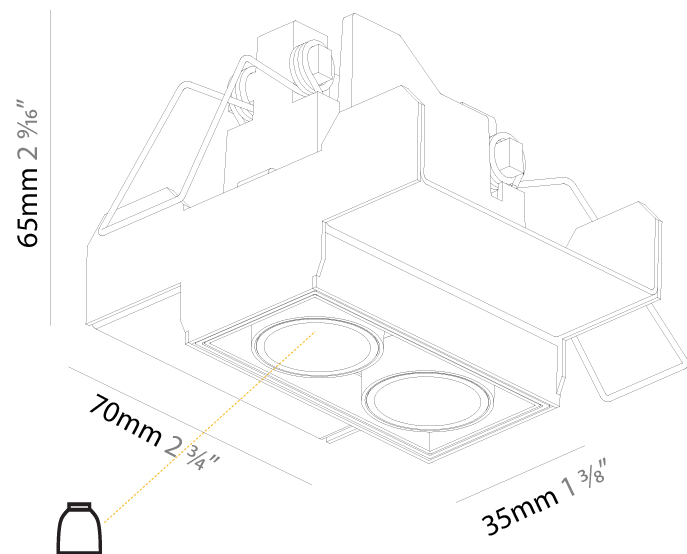

GENERAL

Series: Magiq
Subseries: Magiq 2 Cell
Brand: Prolicht
Division: Architectural
Mounting Type: Trimless
Mounting Location: Ceiling
Subcategory: Downlight

PHYSICAL

Shape: Rectangle
Length (mm): 70
Length (in): 2 ¾
Width (mm): 35
Width (in): 1 ⅜
Height (mm): 65
Height (in): 2 ⅙
Ceiling Thickness (mm): 12.5
Ceiling Thickness (in): 1/2
Min. Recessing Depth (mm): 100
Min. Recessing Depth (in): 3 ⅙
Light Distribution: Downlight
Weight (kg): 0.241
Weight (lbs): 0.53
Fixture Finish: BLK / WHI
Fixture Material: Aluminum Die Cast
Cut-out Measurements: 82mm / 3 1/4" x 42mm / 1 5/8"
Upon Request: Unique Ceiling Thickness

ELECTRICAL

Lamp Type: LED (Zhaga Standard)
Input Wattage (W): 9
Total Output Wattage (W): 8.2
Dimming: Tri-Mode (Non-Dimming and Phase Dimming (120Vac only) and 0-10V Dimming)
Driver Included: No
Driver Location: Remote
Driver Type: Constant Current - Universal
Driver Class: Class 2
Input Voltage (V): 120 - 277
Constant Current (MA): 1050

LED

Number of LEDs: 2
Color Temperature (°K): 2700 / 3000 / 3500 / 4000
Max. Delivered Lumen (lm): 314 / 342 / 350 / 357
Nominal Lumen (lm): 440 / 480 / 490 / 500
CRI: >90 CRI
Lamp Life (hrs): 50000
Upon Request: Special Color Temperature

OPTICAL

Reflector: 8 / 18 / 34
Upon Request: Special Beam Angles

RATINGS AND CERTIFICATIONS

Certified By: CSA Certified to UL and CSA Standards
IP rating: IP20

PROJECT	_____
TYPE	_____
SPECIFIER	_____
QUANTITY	_____
DATE	_____